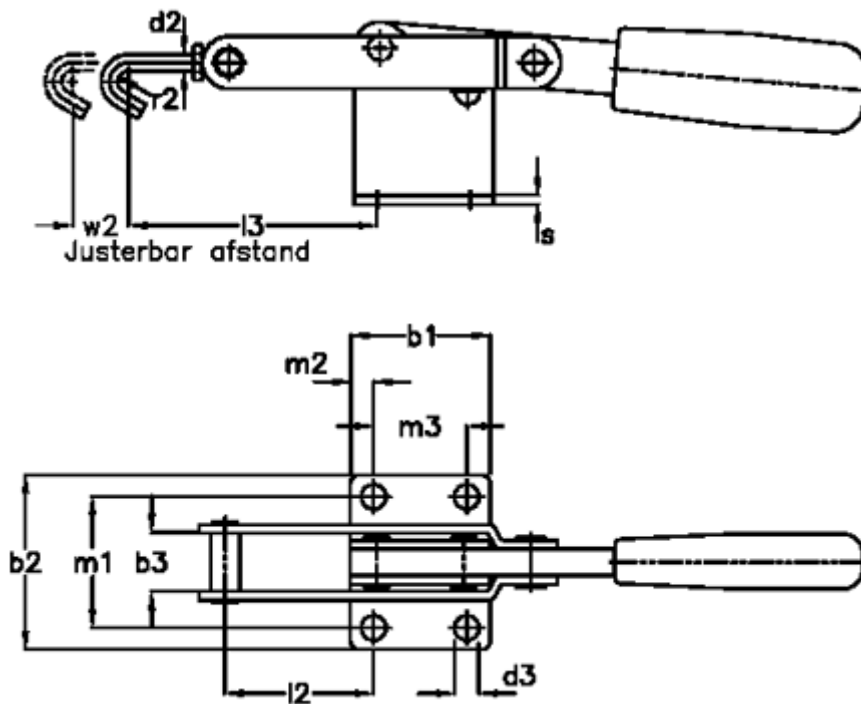

Article number: 201334062

Description: E+G Klee hook clamp GN 850-400-TF  
with pulling hook

## Measures

a1 = 43	h1 = 60.5	m3 = 28.5
a2 = 30	h2 = 25	r1 = 138
b1 = 54	Holding force N = 4000	r2 = 7
b2 = 84	l1 = 278	s = 5
b3 = 26	l2 = 60	Size = 400
d1 = 14	l3 = 117.5	w1 = 160
d2 = 12	m1 = 60.5	w2 adjustable range = 20
d3 = 10.5	m2 = 12.5	